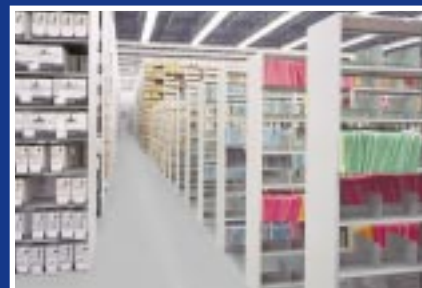

Wide Assortment of Accessories

Magazine Doors
Newspaper Racks
Pull-Out Reference Shelves
Rollout Drawers
Retractable Doors

Where else can you get the Quality, Performance and Value that Aurora Shelving delivers?

Aurora Shelving Features the Quik-Lok design that allows for easy assembly without the use of hardware. Need to expand your existing Aurora Shelving filing system? No problem, with Quik-Lok! Easily reconfigure shelving to grow with your changing needs.

**QUALITY
PERFORMANCE
VALUE**

**AURORA
SHELVING**