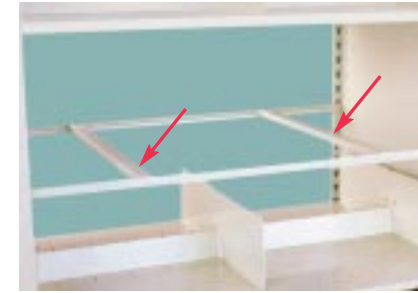

Back stop for double entry shelving units.

REFERENCE SHELF

Handy work surface slides beneath a standard shelf.

QUIK-BASE™

Quik-Base acts as shelf support, front base and floor anchor all in one.

FILE DIVIDERS

Removable file dividers are adjustable on 3" centers.

ADJUSTABLE REINFORCEMENTS

Prevents deflection of shelf and distributes weight load.

ROLLOUT DRAWER

Letter or legal size drawer available with security lock option.