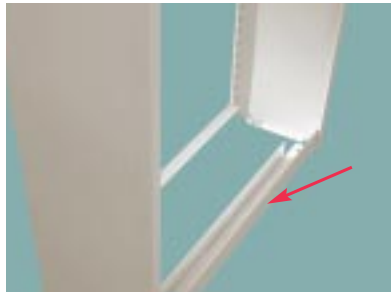

Back stop for double entry shelving units.

REFERENCE SHELF

Handy work surface slides beneath a standard shelf.

QUIK-BASE™

Quik-Base acts as shelf support, front base and floor anchor all in one.

FILE DIVIDERS

Removable file dividers are adjustable on 3" centers.

ADJUSTABLE REINFORCEMENTS

Prevents deflection of shelf and distributes weight load.

ROLLOUT DRAWER

Letter or legal size drawer available with security lock option.