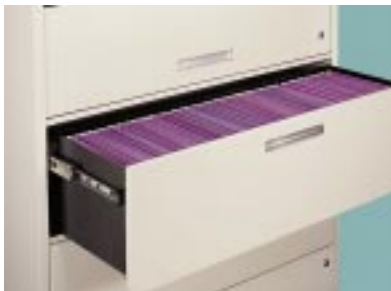

Back stop for double entry shelving units.

REFERENCE SHELF

Handy work surface slides beneath a standard shelf.

QUIK-BASE™

Quik-Base acts as shelf support, front base and floor anchor all in one.

FILE DIVIDERS

Removable file dividers are adjustable on 3" centers.

ADJUSTABLE REINFORCEMENTS

Prevents deflection of shelf and distributes weight load.

ROLLOUT DRAWER

Letter or legal size drawer available with security lock option.